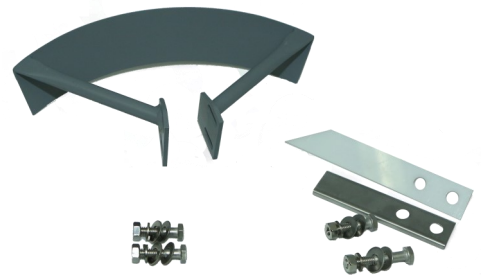

## SERVICE PARTS PACKAGES

Howe service parts packages are now available to help streamline acquiring the necessary parts for maintenance and repair.

#### Ice Deflector Repair Kit

*Includes parts that may be needed to complete an ice deflector replacement.*  
Each kit includes: Ice deflector, hardware for mounting, Brackets  
\*if applicable, and deflector scraper including hardware for mounting.

For use with ice flaker models:	Part Number
1000 RLE	53034
2000-RL(E) & 3000-RL(E),	53035
4000-RL, & 6000-RL	53036
51-RL, 76-RL, & 101-RL	53037

*\*53035 Ice deflector kit shown*