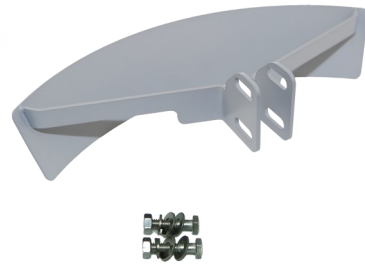

SERVICE PARTS PACKAGES

Howe service parts packages are available to help streamline the needed parts for maintenance and repair.

Service Parts Kits:

Ice Deflector Repair Kit

Includes parts that may be needed to complete an ice deflector replacement.
Each kit includes: Ice deflector, hardware for mounting, Brackets.

For use with ice flaker models:	Part Number
1000 RLE	53034
2000-RL(E) & 3000-RL(E),	53035
4000-RL, & 6000-RL	53036
51-RL, 76-RL, & 101-RL	53037

**53035 Ice deflector kit shown*

Squeegee Repair Kit

Includes parts that may be needed to complete a squeegee replacement.
Each kit includes: Squeegee, squeegee wrapper and hardware for mounting.

2000-RL(E)	53027
3000-RL(E)	53028
4000-RL	53030
6000-RL	53031
51-RL	53032
76-RL	53033
101-RL	53033

**53028 Squeegee kit shown*

Replacement Water Pump Kits

Each kit includes: water pump mounted on cover and water regulating valve.